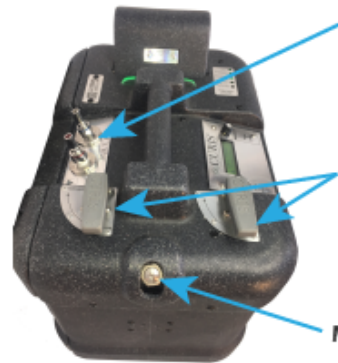

Treat a room from the main fogging nozzle or switch the lever to extension mode & couple with the CURIS...

Extension Arm

- * to treat spaces from outside the enclosure
- * to move on from room to room without needing to wait for lower PPM levels, saving time and money

Hand-Held Sprayer

to easily decontaminate open air space that cannot be fogged

Extension Nozzle Ports

Nozzle Levers
switch between
main & extension
mode

Main Nozzle

Authorized
CURIS System
Re-Seller

CURIS[®]
DECONTAMINATION